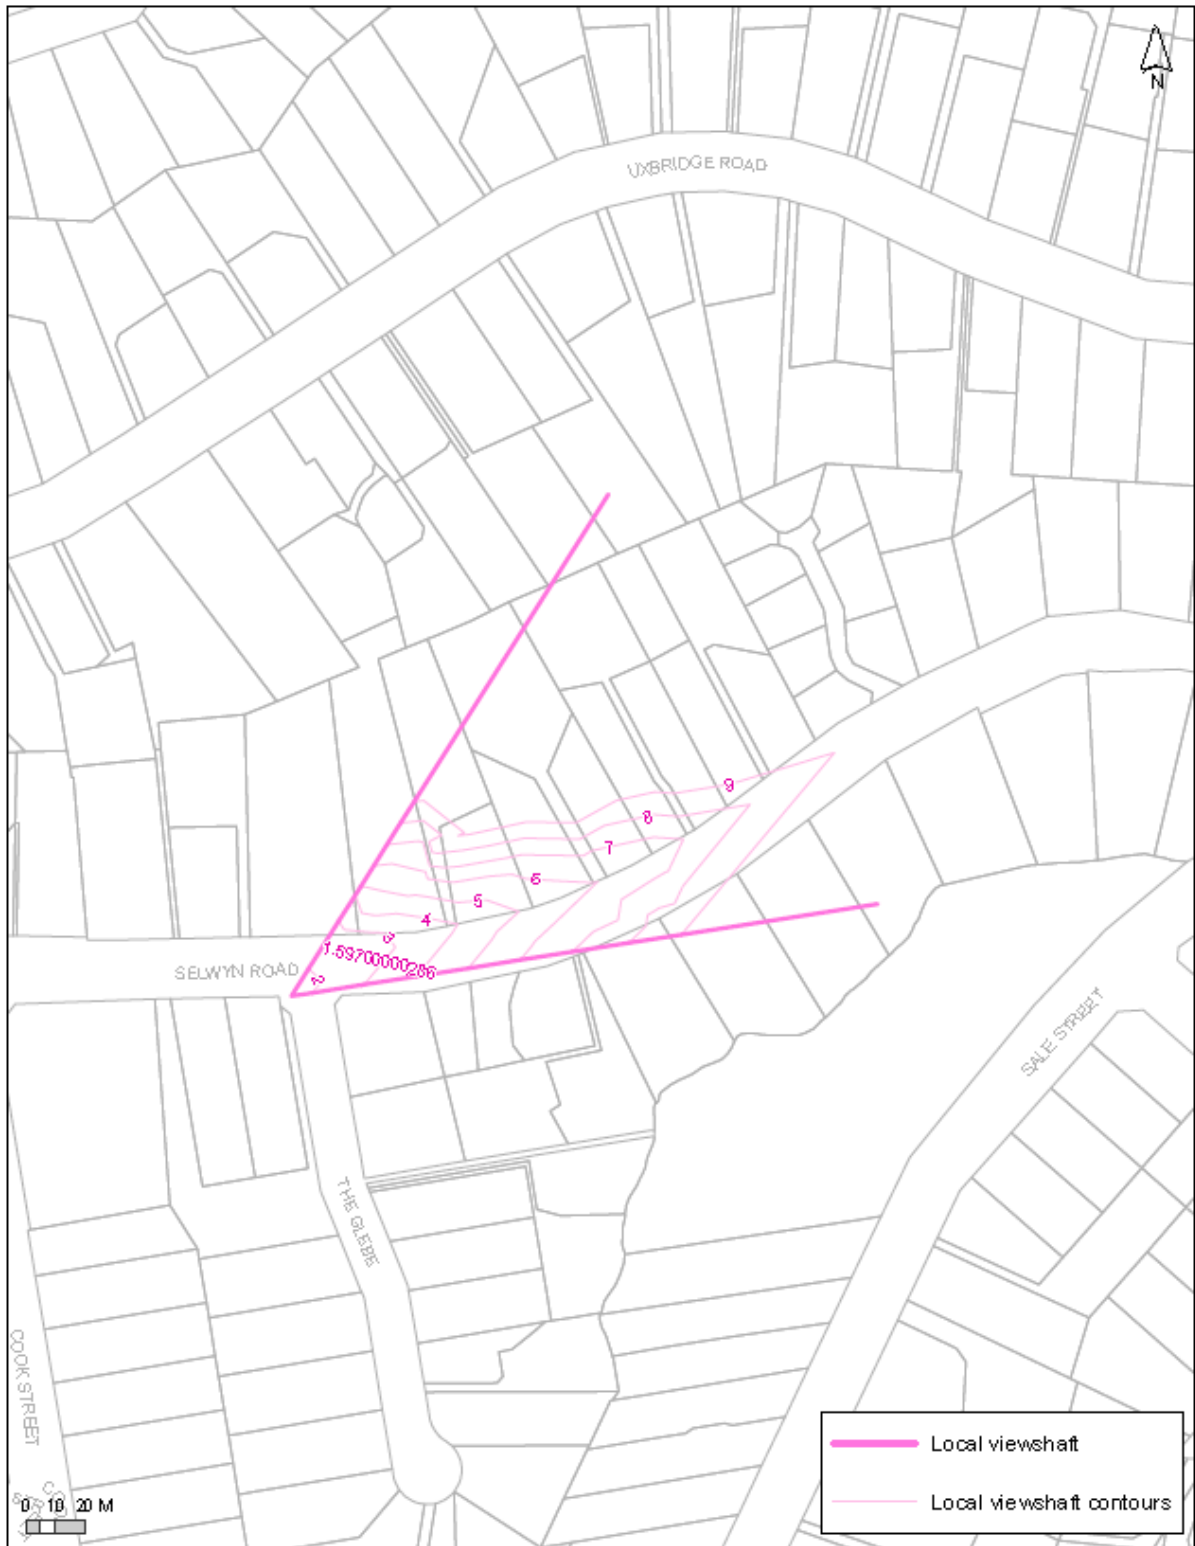

### Schedule 11 Local Public View Schedule

Map 11.1 Stockade Hill Reserve, Howick looking South

Map 11.2 Selwyn Road/ The Glebe intersection

Map 11.3 Mangemangeroa Reserve, Somerville Road/ Whitford Road Intersection

Map 11.4 Mangemangeroa Reserve, Somerville Road

Map 11.5 St Johns Redoubt, Redoubt Road

Map 11.6 Queens Road, Panmure Basin

Map 11.7 Pilkington Road, Panmure Basin