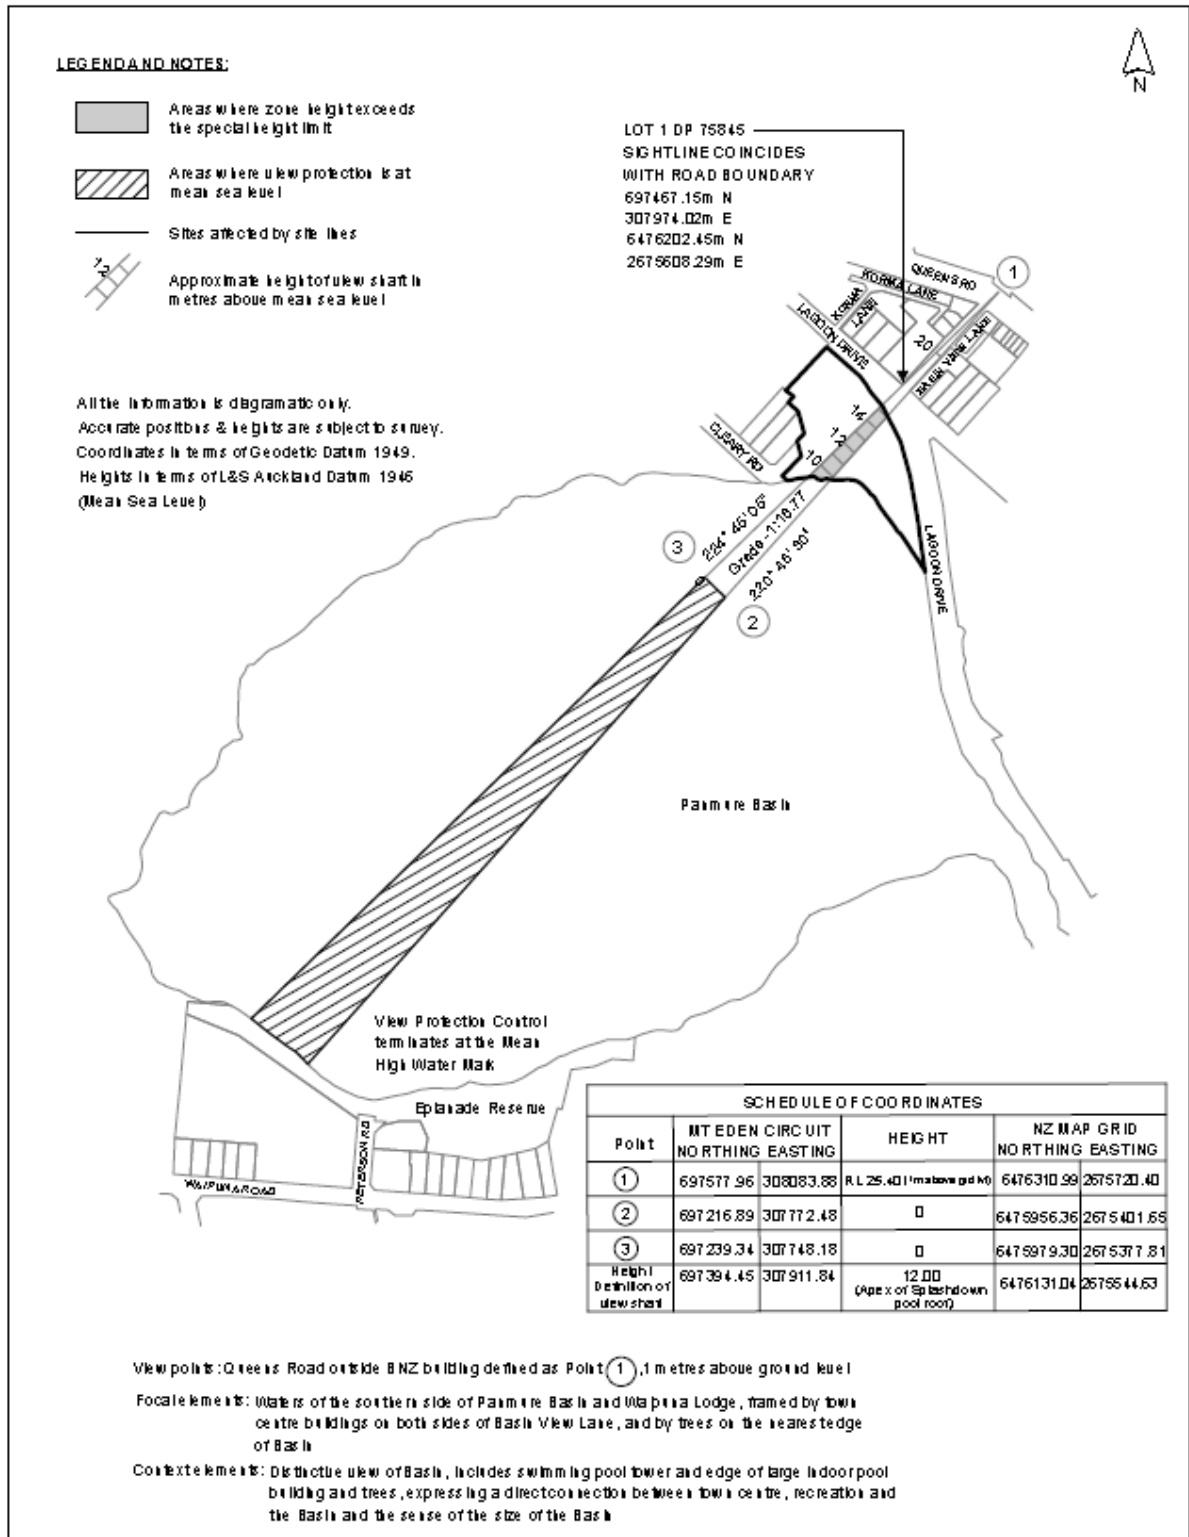

### Schedule 11 Local Public View Schedule

Map 11.1 Stockade Hill Reserve, Howick looking South

Map 11.2 Selwyn Road/ The Glebe intersection

Map 11.3 Mangemangeroa Reserve, Somerville Road/ Whitford Road Intersection

Map 11.4 Mangemangeroa Reserve, Somerville Road

Map 11.5 St Johns Redoubt, Redoubt Road

Map 11.6 Queens Road, Panmure Basin

Map 11.7 Pilkington Road, Panmure Basin