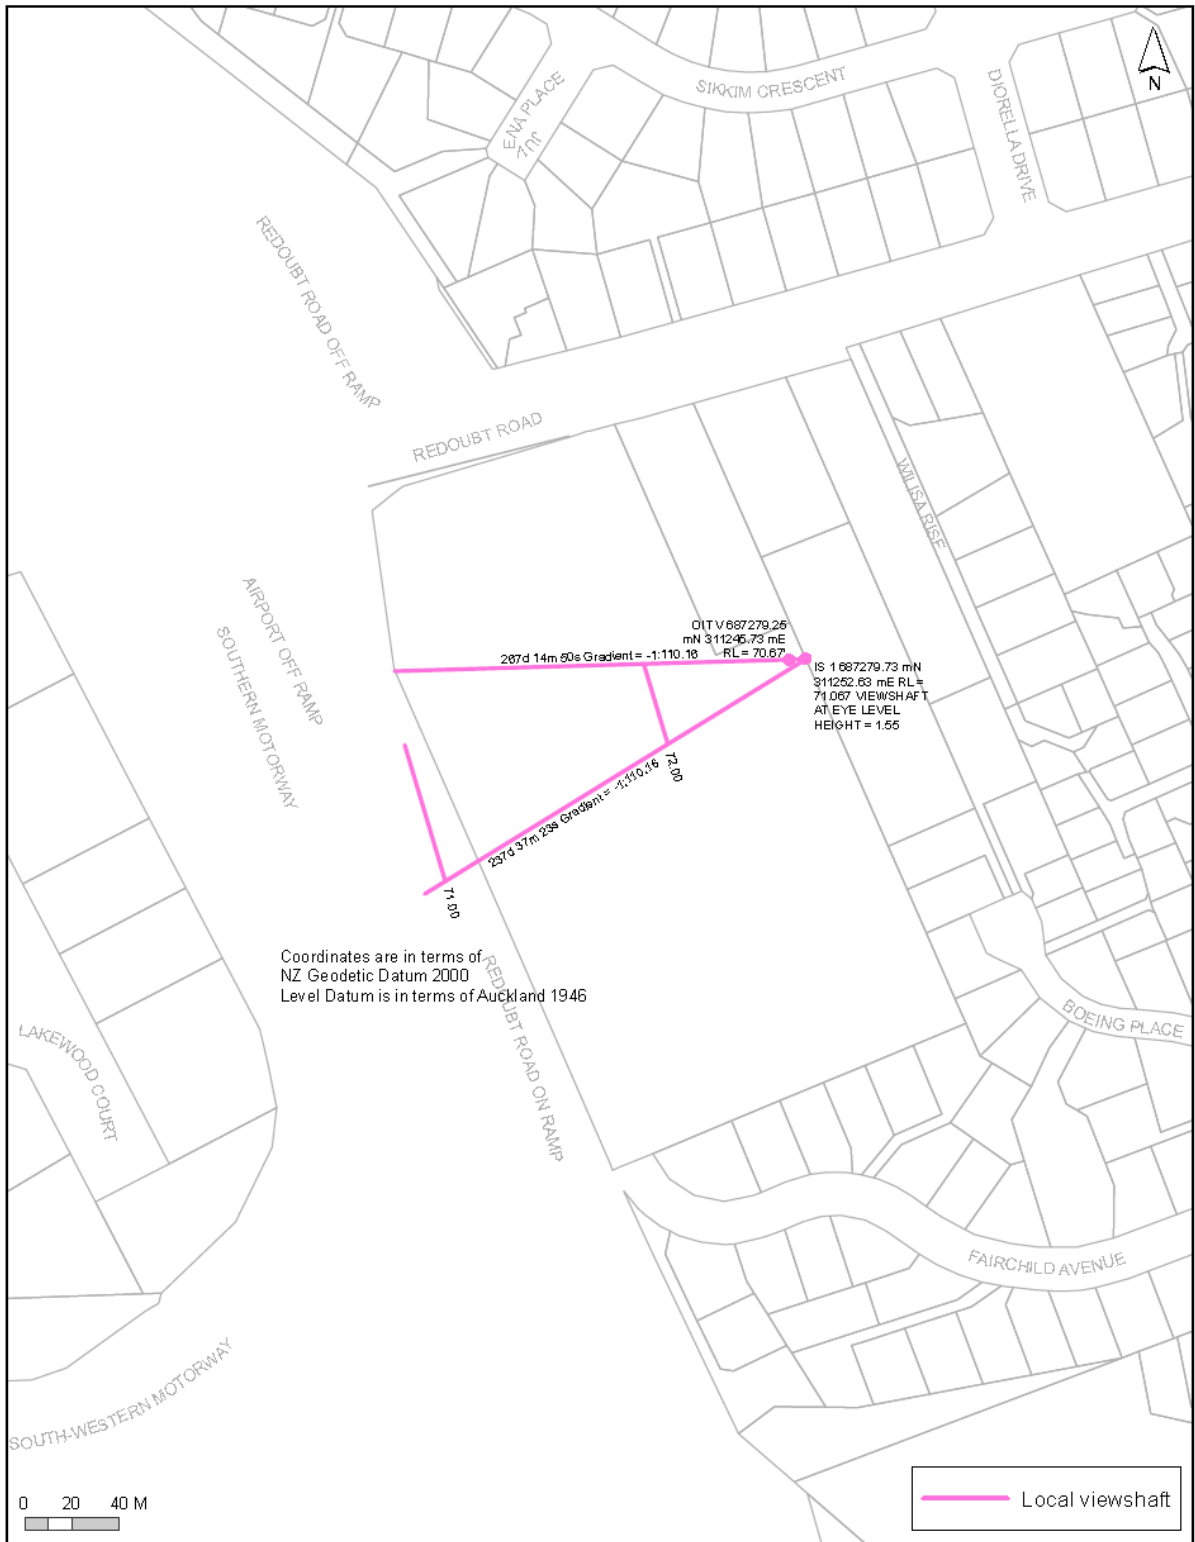

### Schedule 11 Local Public View Schedule

Map 11.1 Stockade Hill Reserve, Howick looking South

Map 11.2 Selwyn Road/ The Glebe intersection

Map 11.3 Mangemangeroa Reserve, Somerville Road/ Whitford Road Intersection

Map 11.4 Mangemangeroa Reserve, Somerville Road

Map 11.5 St Johns Redoubt, Redoubt Road

Map 11.6 Queens Road, Panmure Basin

Map 11.7 Pilkington Road, Panmure Basin