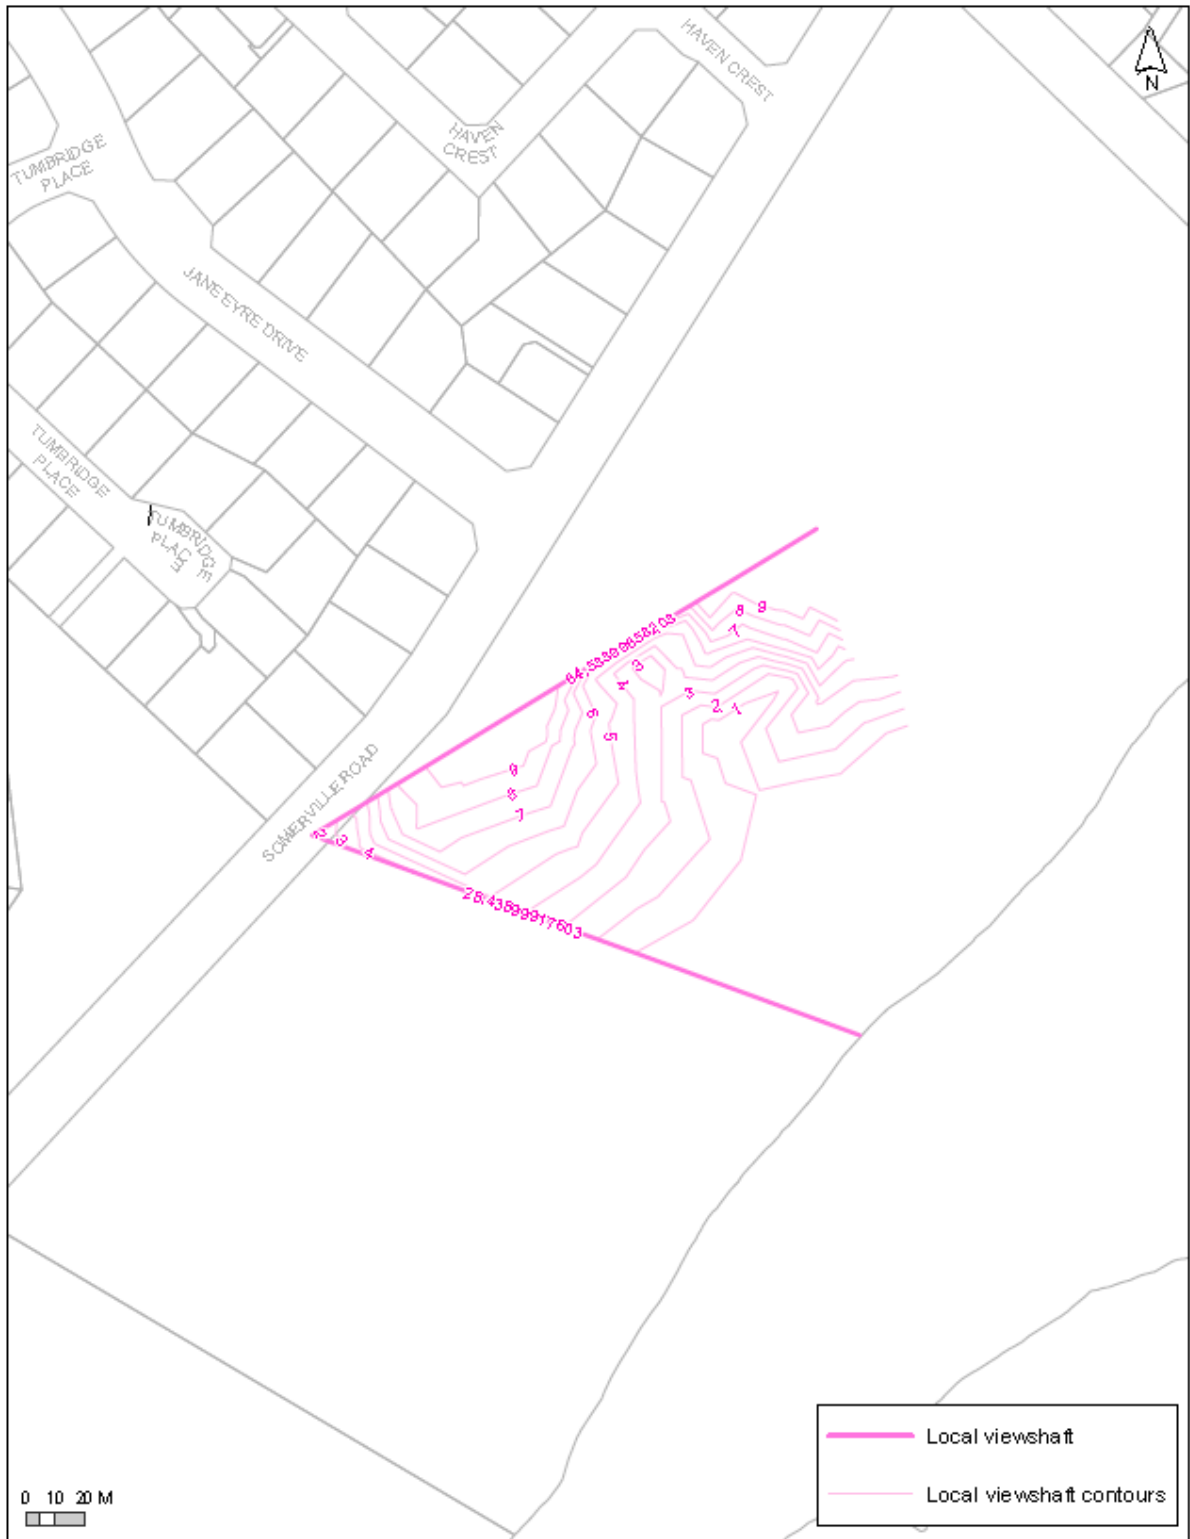

### Schedule 11 Local Public View Schedule

Map 11.1 Stockade Hill Reserve, Howick looking South

Map 11.2 Selwyn Road/ The Glebe intersection

Map 11.3 Mangemangeroa Reserve, Somerville Road/ Whitford Road Intersection

Map 11.4 Mangemangeroa Reserve, Somerville Road

Map 11.5 St Johns Redoubt, Redoubt Road

Map 11.6 Queens Road, Panmure Basin

Map 11.7 Pilkington Road, Panmure Basin