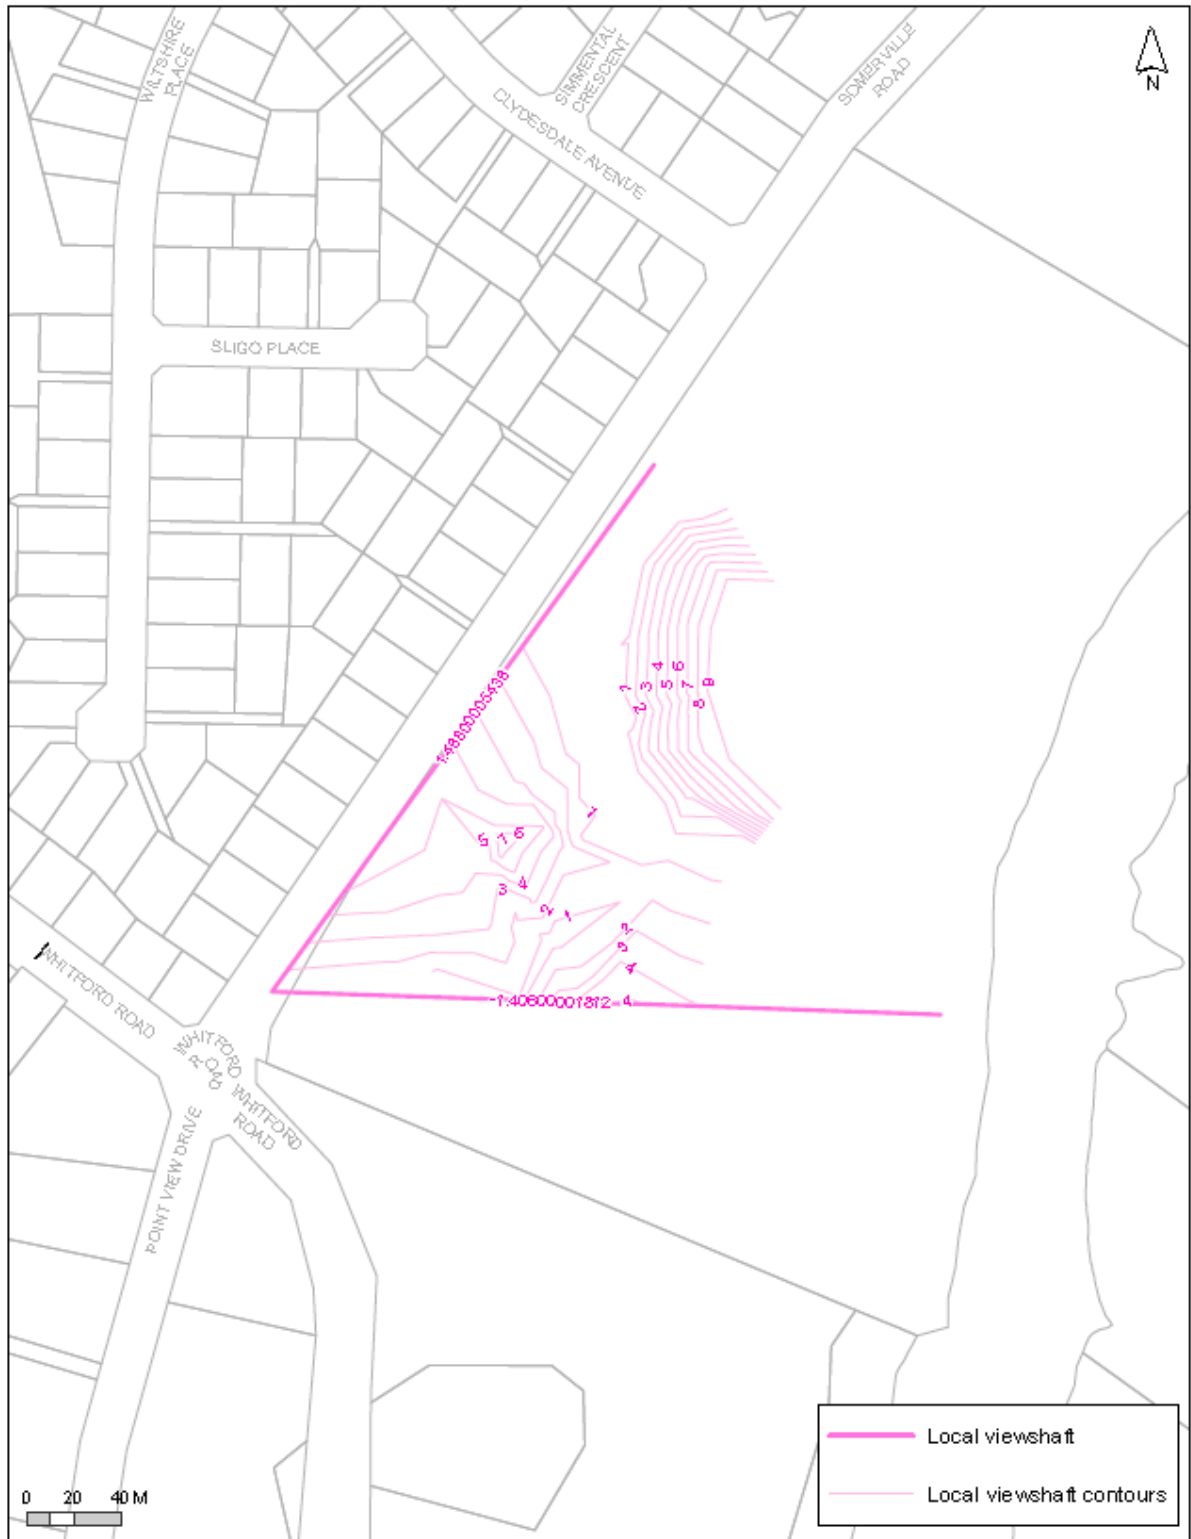

### Schedule 11 Local Public View Schedule

Map 11.1 Stockade Hill Reserve, Howick looking South

Map 11.2 Selwyn Road/ The Glebe intersection

Map 11.3 Mangemangeroa Reserve, Somerville Road/ Whitford Road Intersection

Map 11.4 Mangemangeroa Reserve, Somerville Road

Map 11.5 St Johns Redoubt, Redoubt Road

Map 11.6 Queens Road, Panmure Basin

Map 11.7 Pilkington Road, Panmure Basin