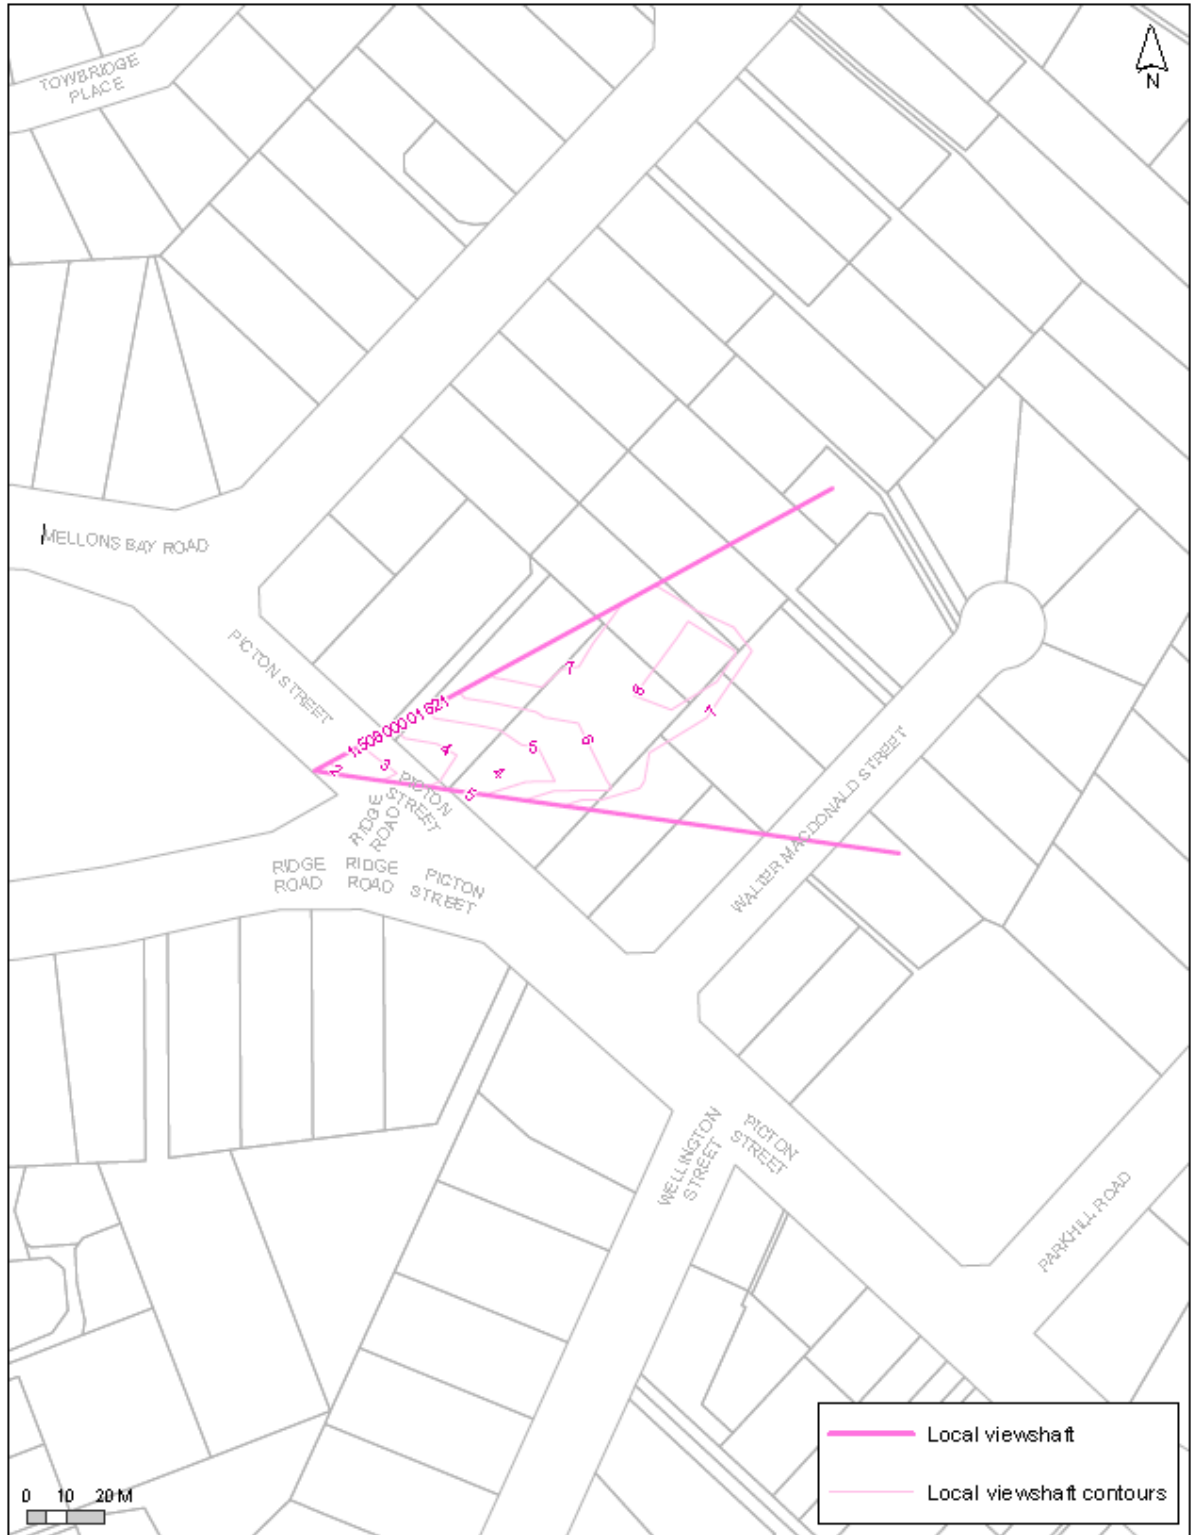

### Schedule 11 Local Public View Schedule

Map 11.1 Stockade Hill Reserve, Howick looking South

Map 11.2 Selwyn Road/ The Glebe intersection

Map 11.3 Mangemangeroa Reserve, Somerville Road/ Whitford Road Intersection

Map 11.4 Mangemangeroa Reserve, Somerville Road

Map 11.5 St Johns Redoubt, Redoubt Road

Map 11.6 Queens Road, Panmure Basin

Map 11.7 Pilkington Road, Panmure Basin